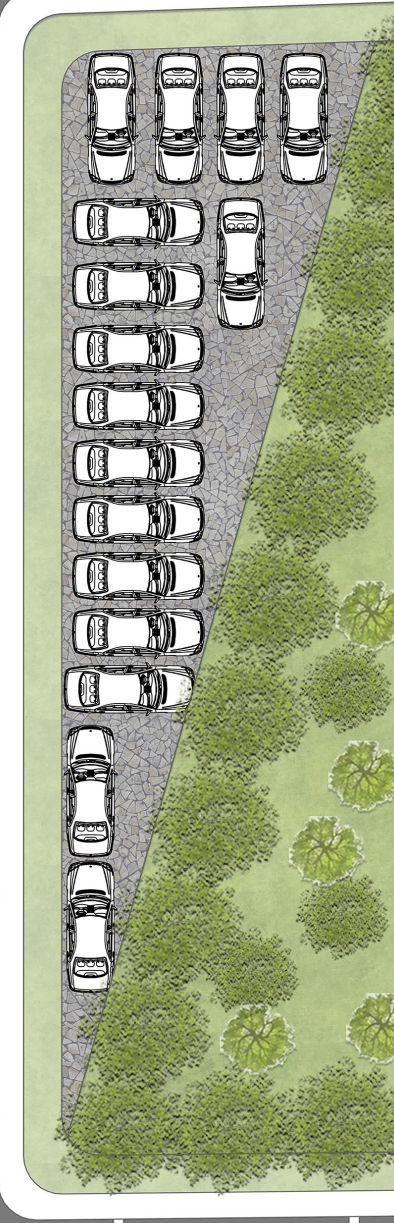

MARC JACOB'S

VALENTINO

LOWER GROUND FLOOR PLAN

# UPPER GROUND FLOOR PLAN

6M WIDE ROAD

18M WIDE ROAD

EXIT

EXIT

ENTRY

ENTRY

FIRST FLOOR PLAN

# SECOND FLOOR PLAN