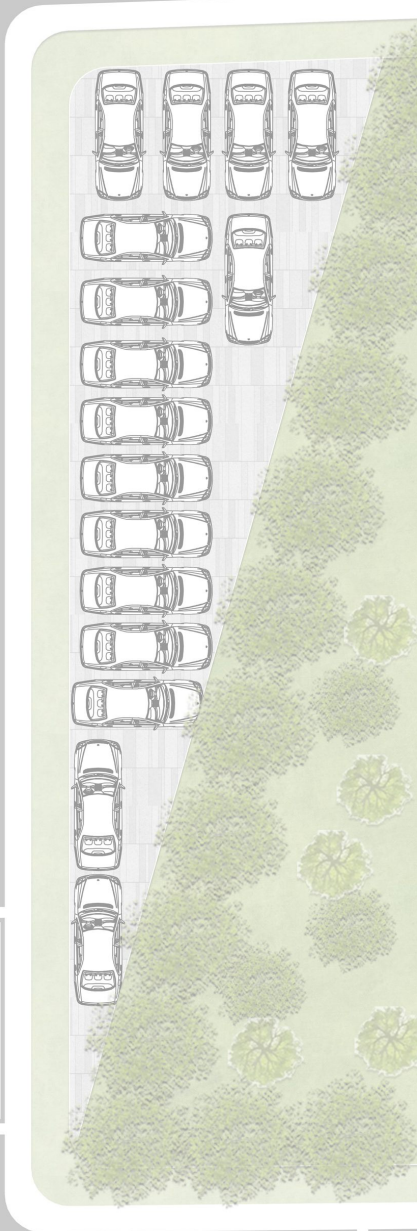

MARC JACOB'S

VALENTINO

LOWER GROUND FLOOR PLAN

# UPPER GROUND FLOOR PLAN

6M WIDE ROAD

18M WIDE ROAD

EXIT

EXIT

ENTRY

ENTRY

FIRST FLOOR PLAN

# SECOND FLOOR PLAN